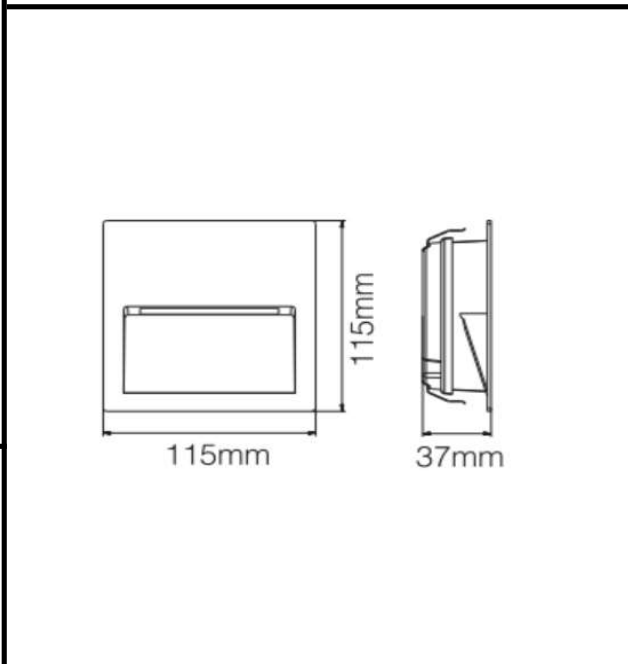

Sovitron Interior Pvt.Ltd.

Model Name	UNIQUE-R9510 Step Light /DL-OUC-R9510S-4
Description	Step Light

Technical description	Image
-----------------------	-------

Dimension	L=115mm W=115mm H=37mm
Frame	Aluminum die cast
Color Tempertaure	5700K
Power	4W
Total Luminous Flux	220 lm
Efficacy	55 lm/W
IP rating	65
Color Rendering	≥80
Mounting	Surface
Beam angle	70°
Optics	Clear glass diffuser
Dimming	NON-Dimmable
Operating Voltage	AC220-240V
Standard Lifetime	L70 minimum at 50,000 burning hours

Dimension diagram

Remarks:-

Address: Plot #7 Saroorpur-Nangla Industrial Area,Ballabgarh-Sohna Road,Faridabad-121005
Email: info@sovitron.com